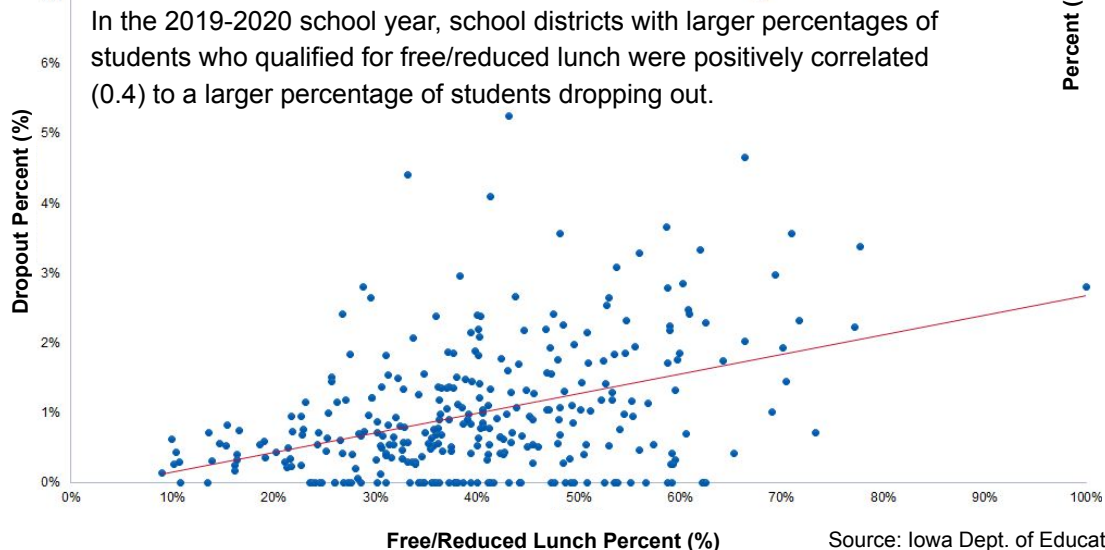

Percent Dropout Rate by Percent Free/Reduced Lunch Students in Iowa by School District, 2019-2020

Additional Information

For more information about the data sources, methodology and analysis used to create this document, visit the project website using this QR code.