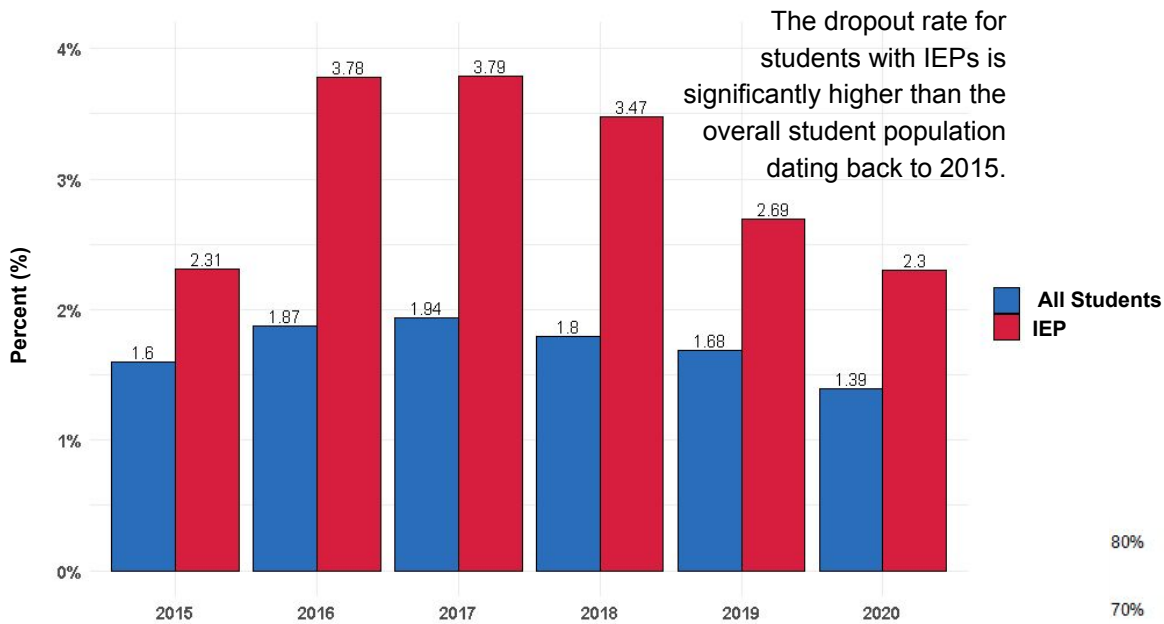

Which students are dropping out of high school?

Percent of Students with IEPs Dropping out of School Compared to the Dropout Rate of All Students, 2015-2020

Percent of High School Students Dropping out of School by Sex, 2019-2020

Male students comprise the majority of students dropping out of high school in 2019-20.

Source: Iowa Dept. of Education

Percent of Dropouts by Type of School Program, 2019-2020

Source: Iowa Dept. of Education