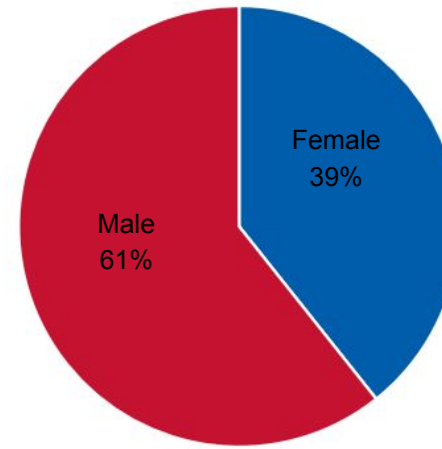

Which students are dropping out of high school?

Percent of Students with IEPs Dropping out of School Compared to the Dropout Rate of All Students, 2015-2020

Percent of High School Students Dropping out of School by Sex, 2019-2020

Male students comprise the majority of students dropping out of high school in 2019-20.

Source: Iowa Dept. of Education

Percent of Dropouts by Type of School Program, 2019-2020

Source: Iowa Dept. of Education